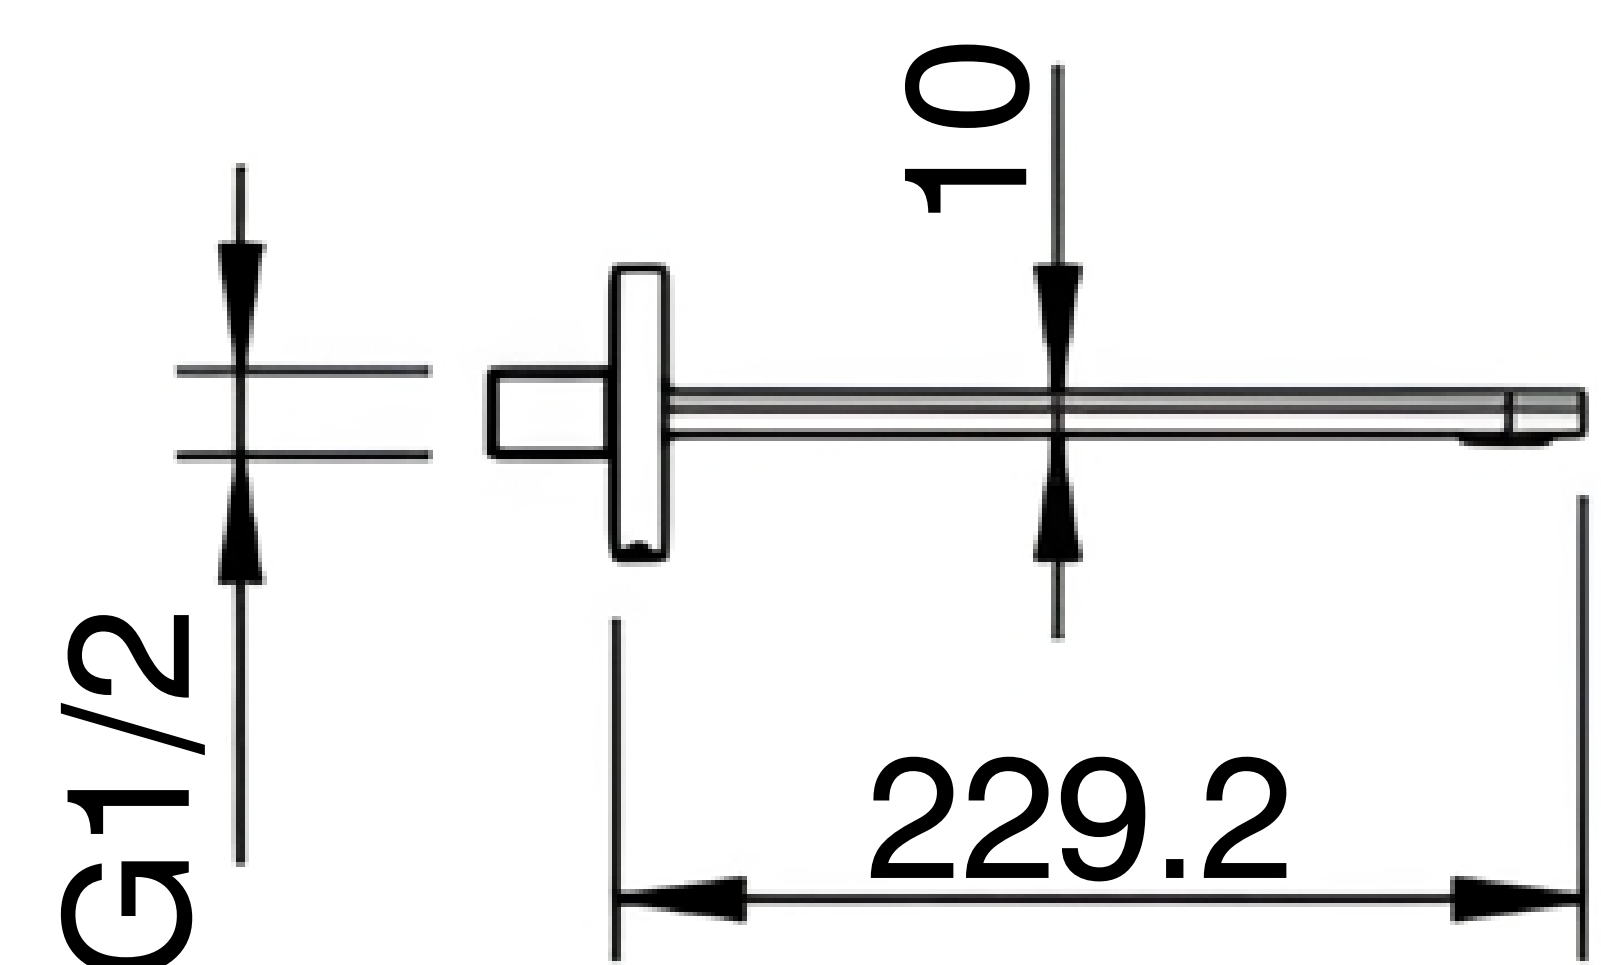

Concealed Diverter Set

Product Code : 2604

Technical Drawing

All dimension are in mm