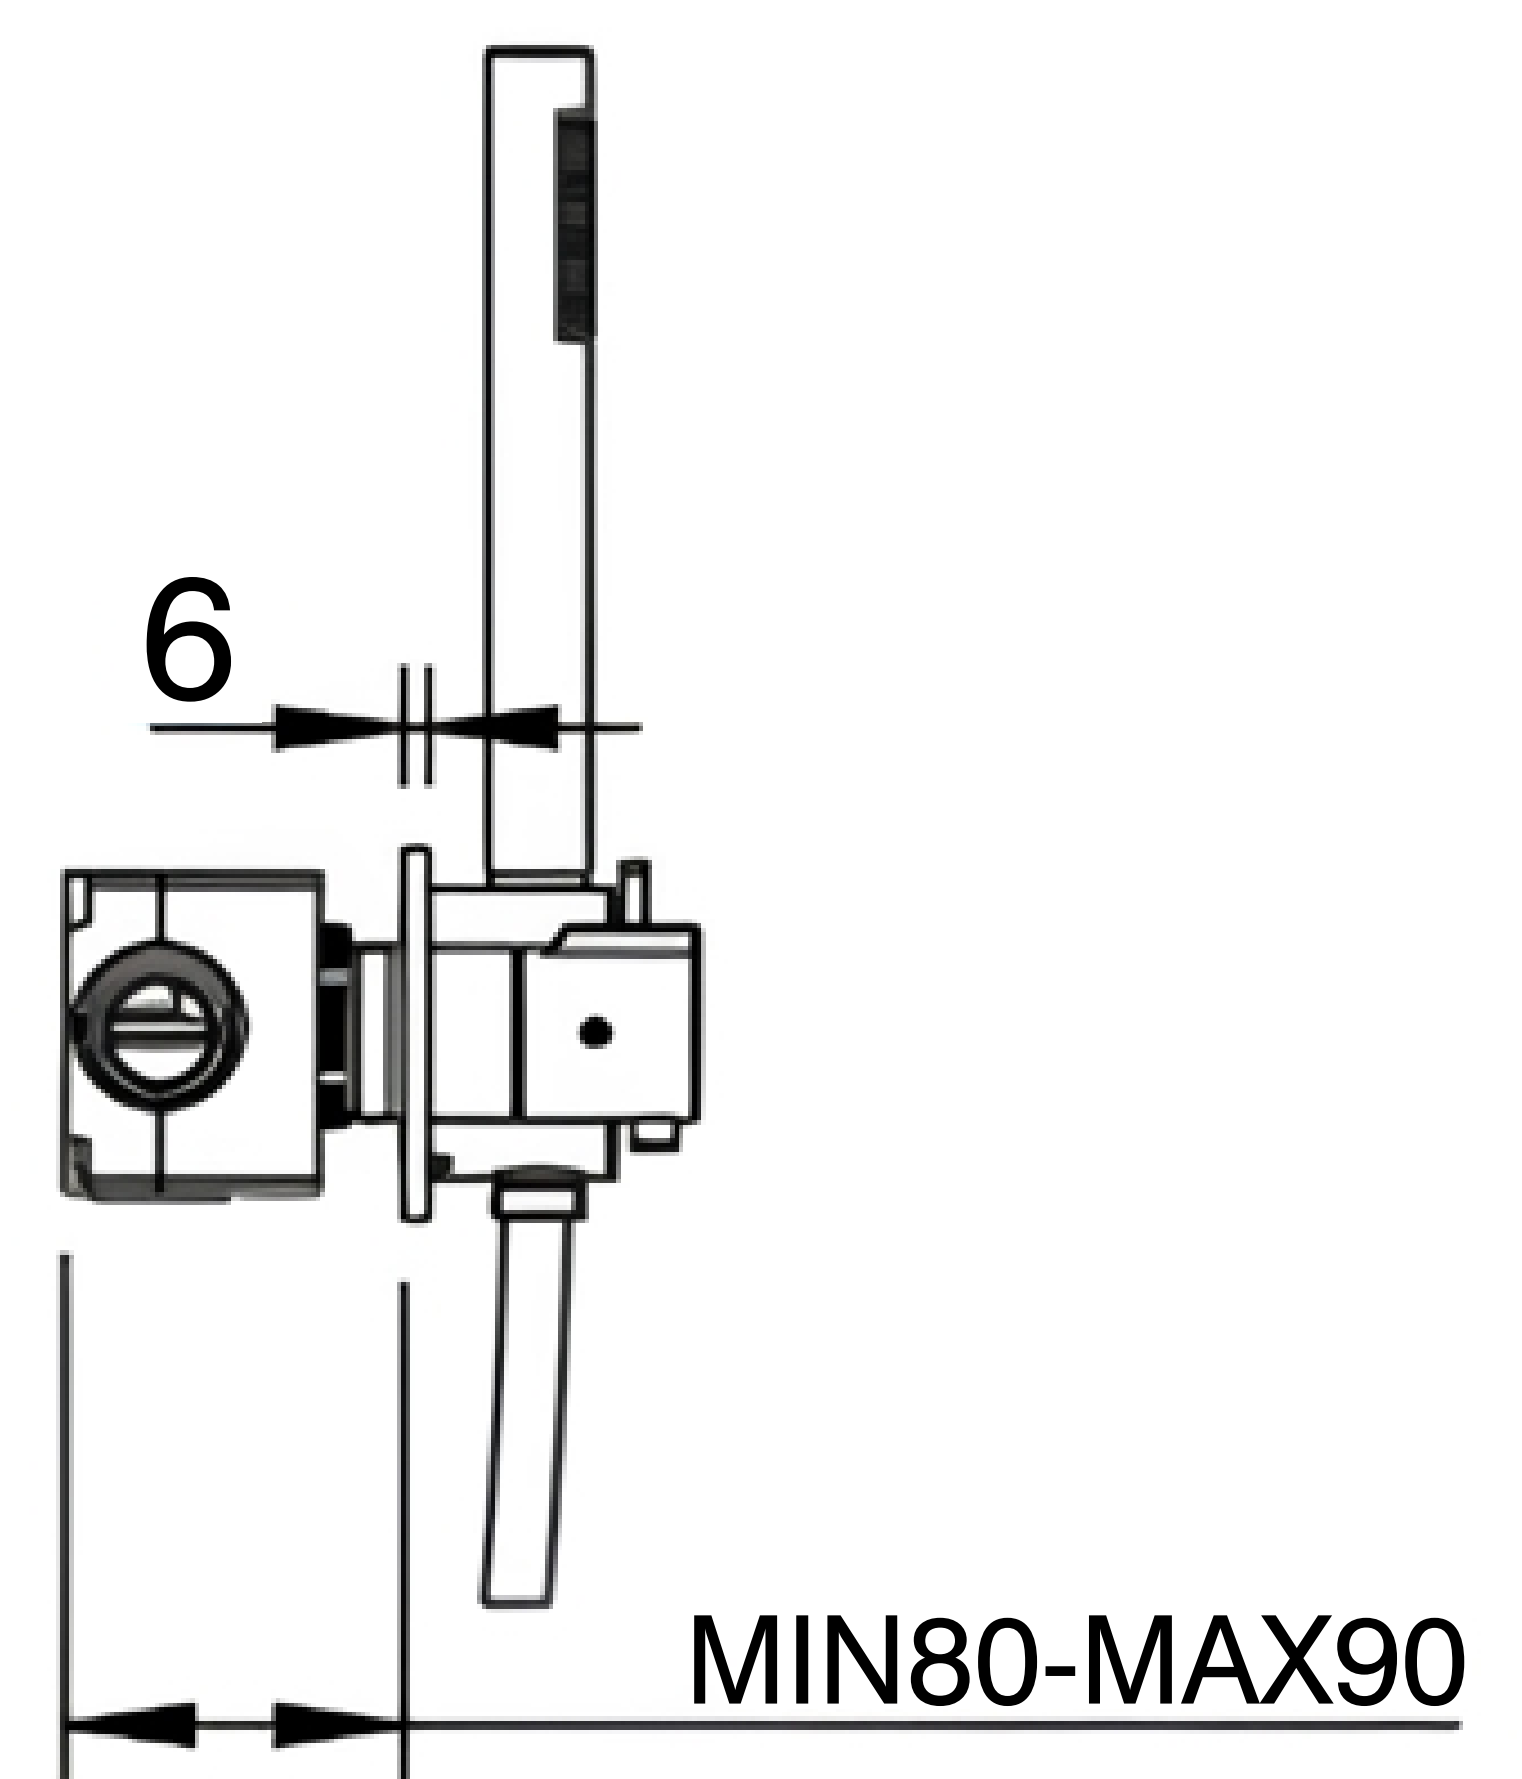

Concealed Diverter Set

Product Code : 2604

Technical Drawing

All dimension are in mm