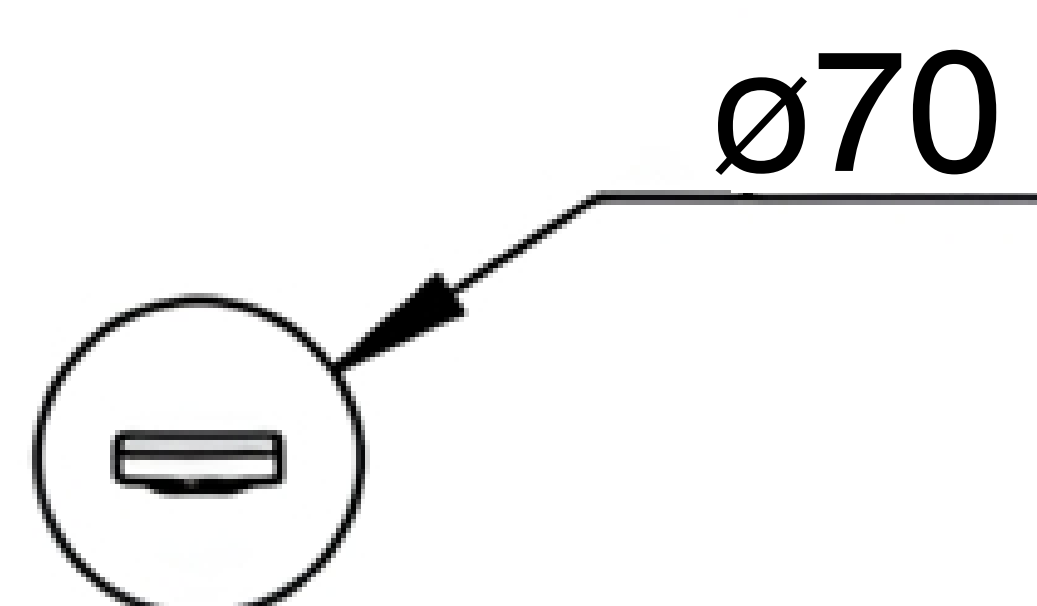

Concealed Diverter Set

Product Code : 2604

Technical Drawing

All dimension are in mm