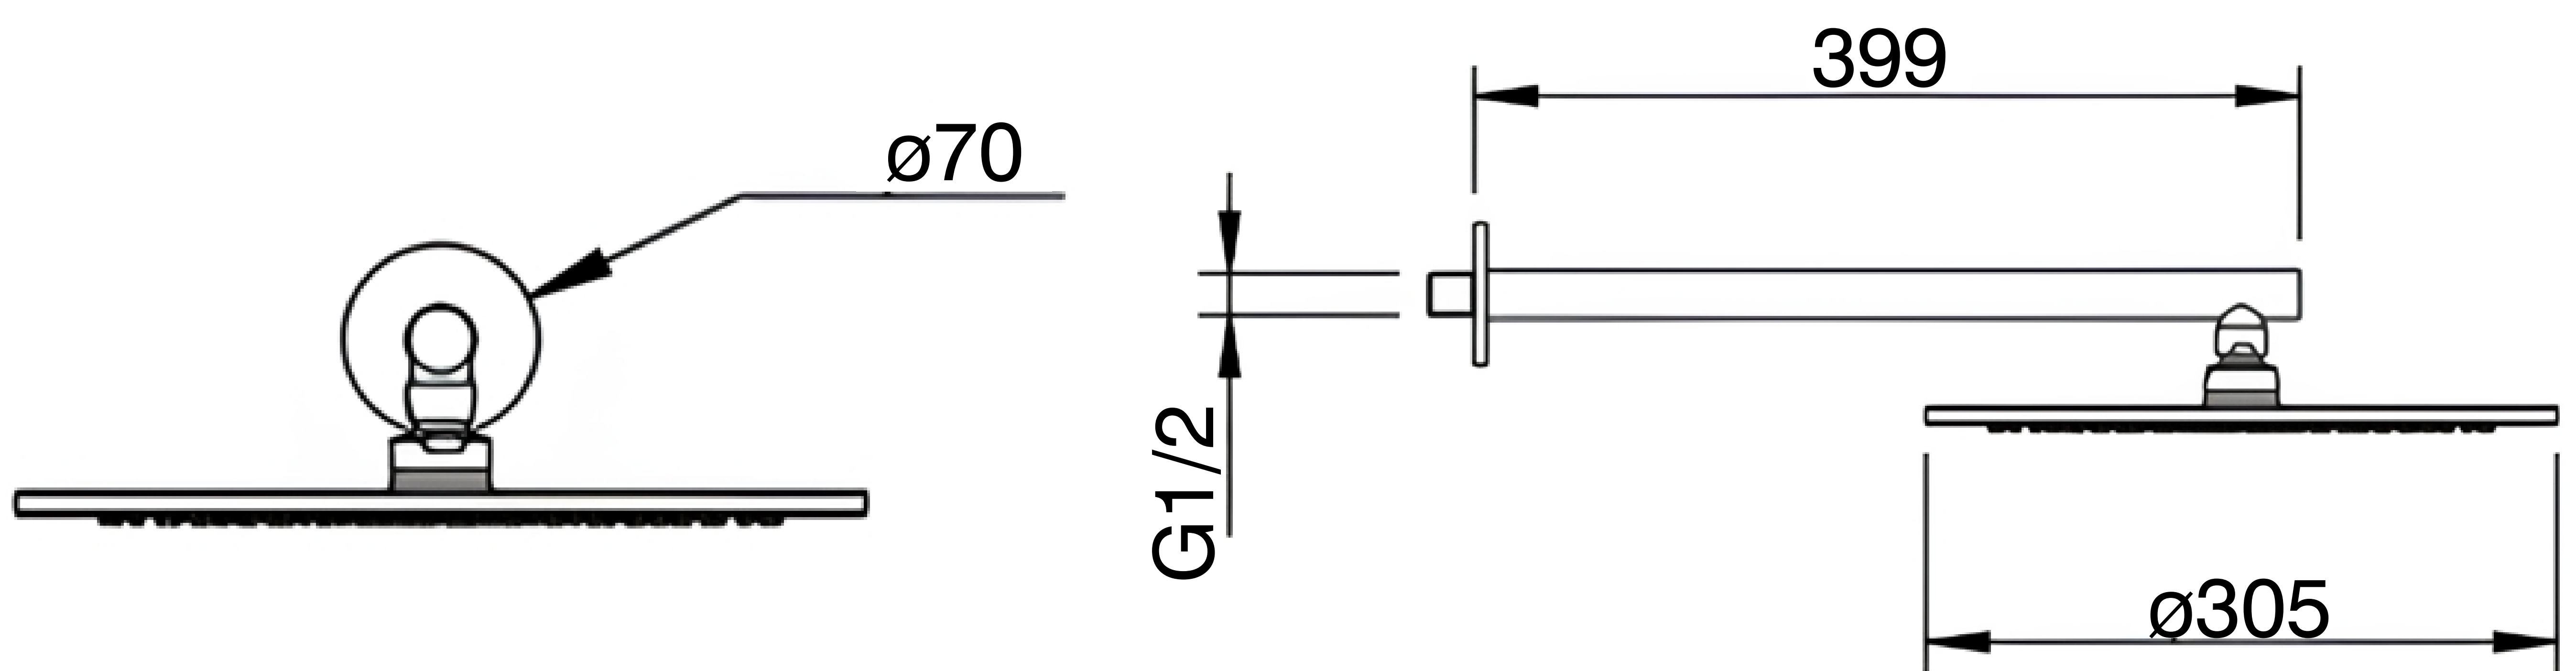

Concealed Diverter Set

Product Code : 2604

Technical Drawing

All dimension are in mm