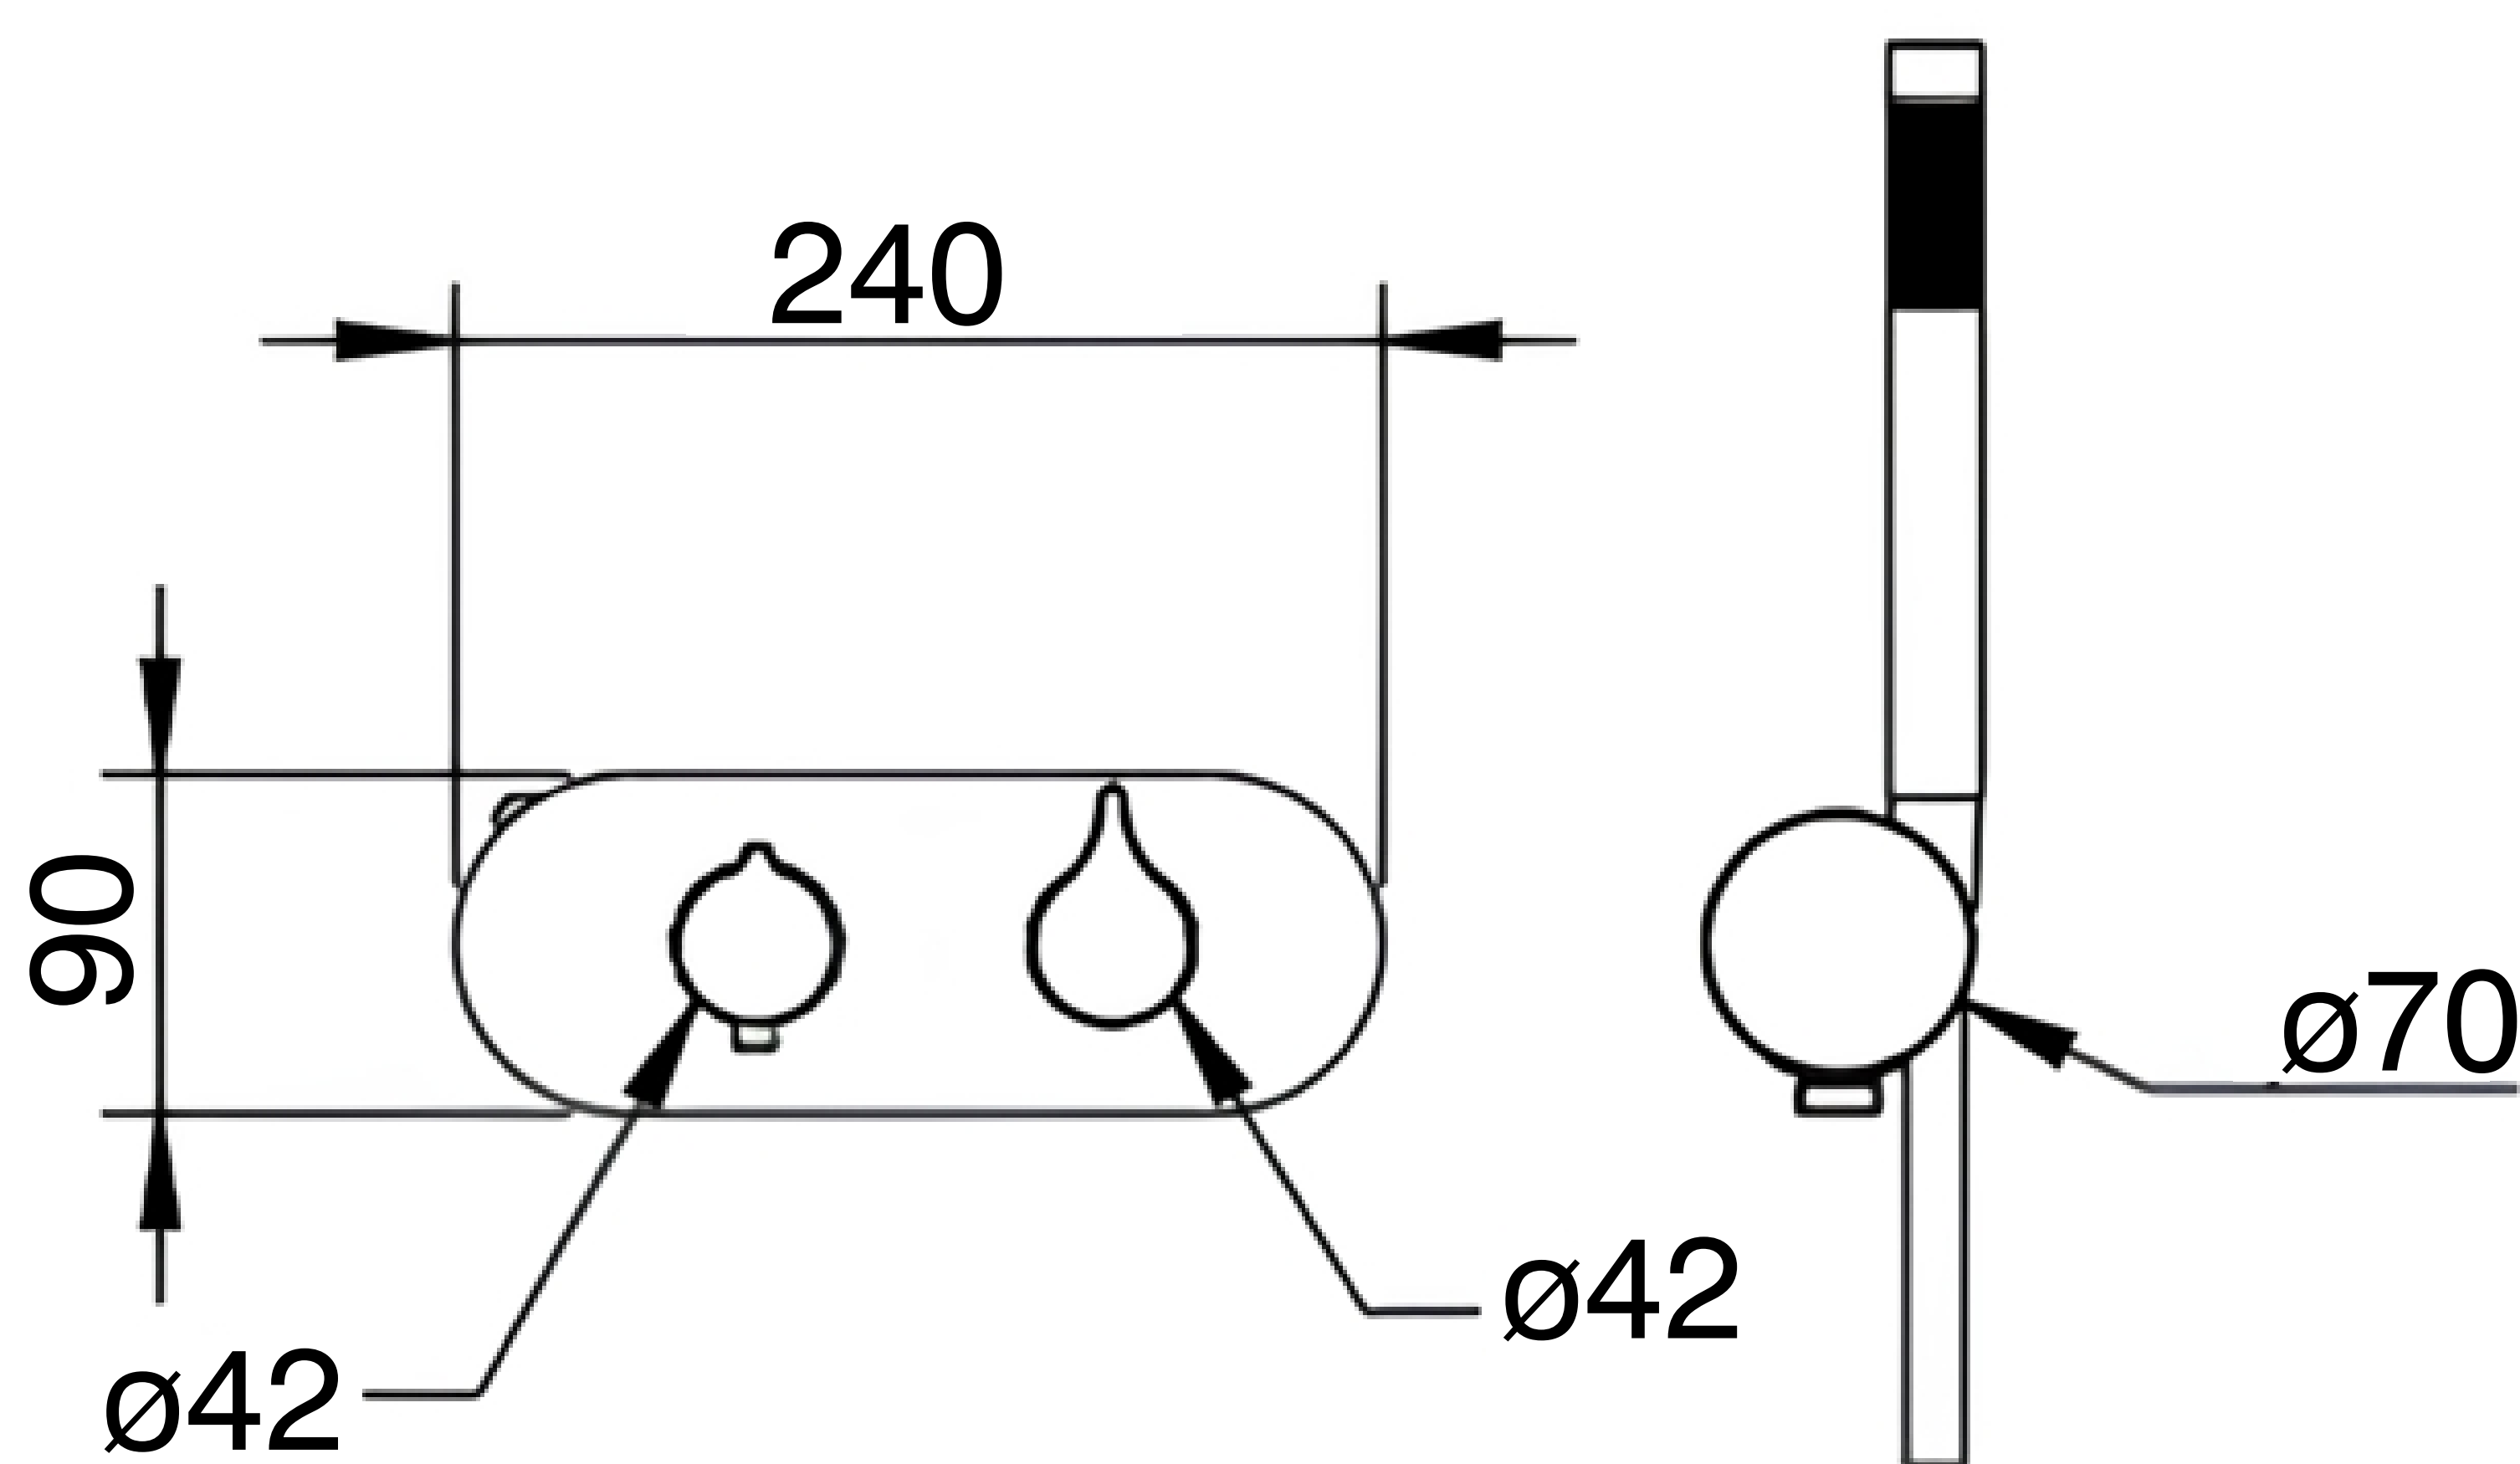

Concealed Diverter Set

Product Code : 2604

Technical Drawing

All dimension are in mm